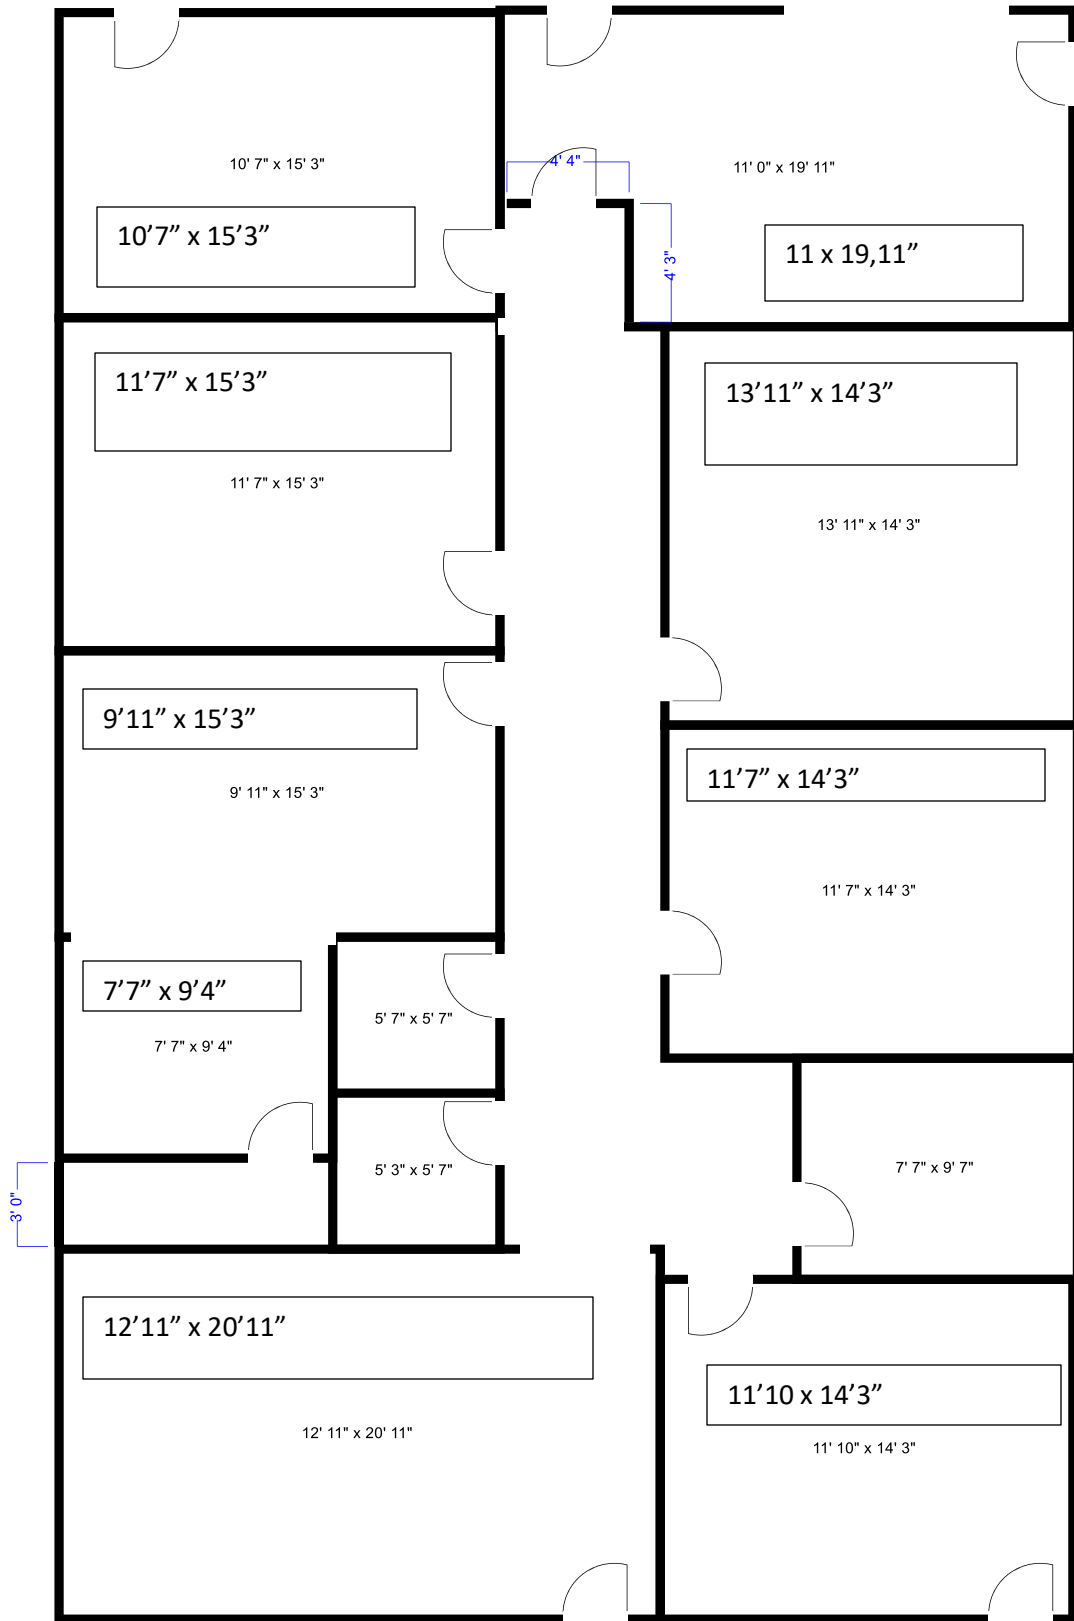

Floor Plan for 101 Orchard Parkway Suite A Cumming, GA. 30040

Approximately 2100 Square Feet

*All estimates are approximate. It is your responsibility to verify the Square Footage. *