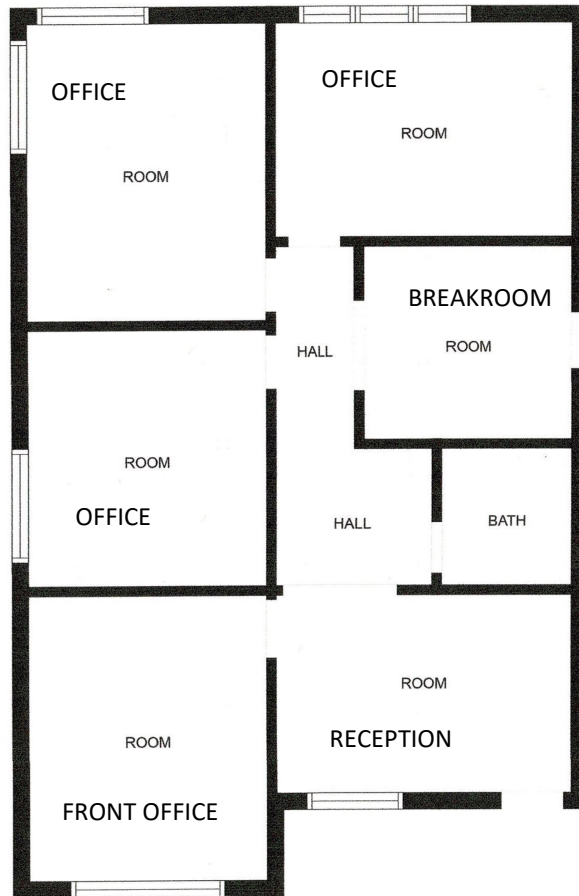

**327 Dahlonega Street Suite  
901A Cumming, GA. 30040**  
**Floorplan**

Suite 901A is approximately 1225 Square Feet.

\*All measurements are believed accurate, but not Warranted.\*