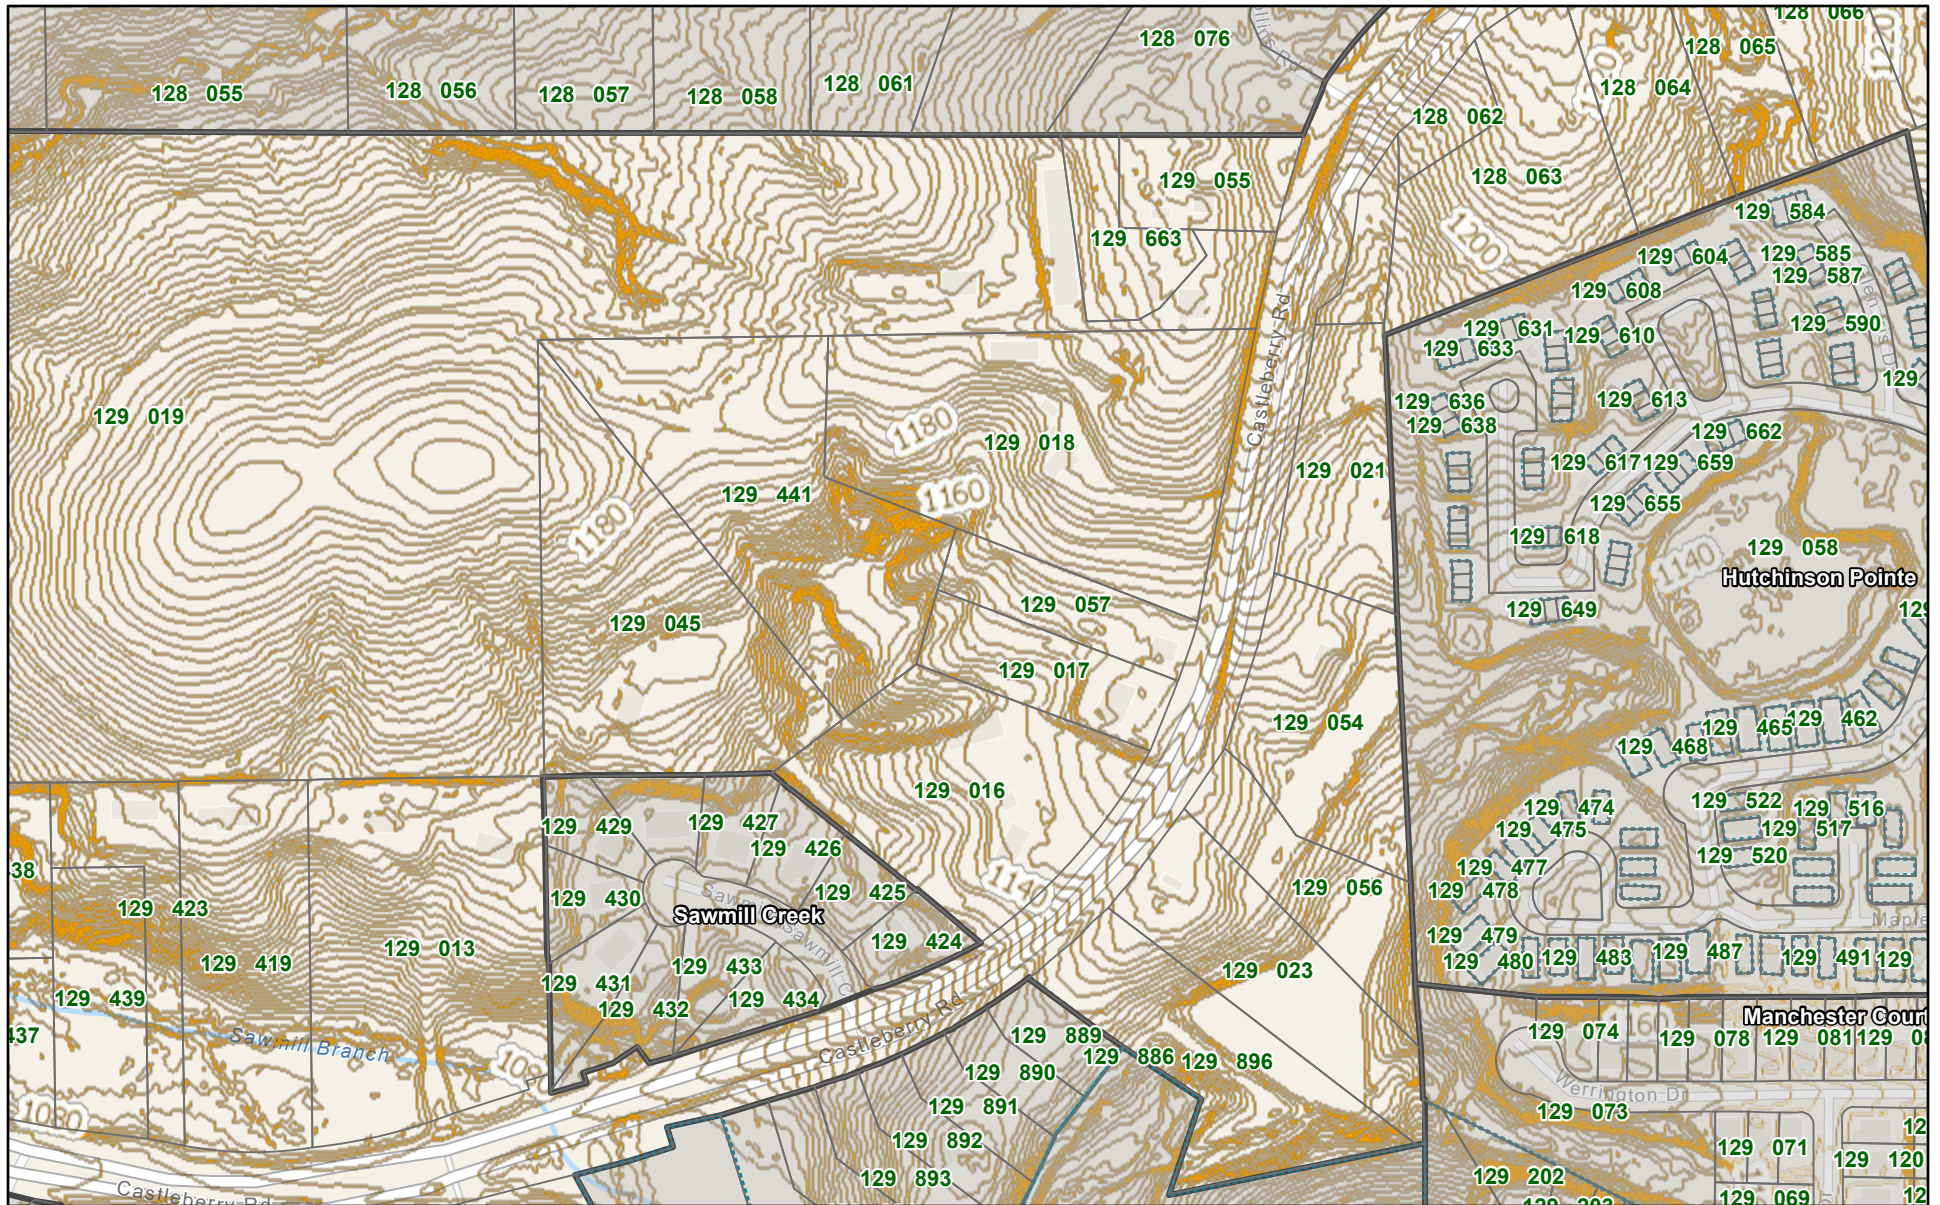

# ArcGIS Web Map

1/17/2022, 10:03:39 AM

 Forsyth County Boundary    Subdivision    Plat of Survey  
 Tax Parcels    Subdivision

Esri Community Maps Contributors, Forsyth County GIS, © OpenStreetMap,